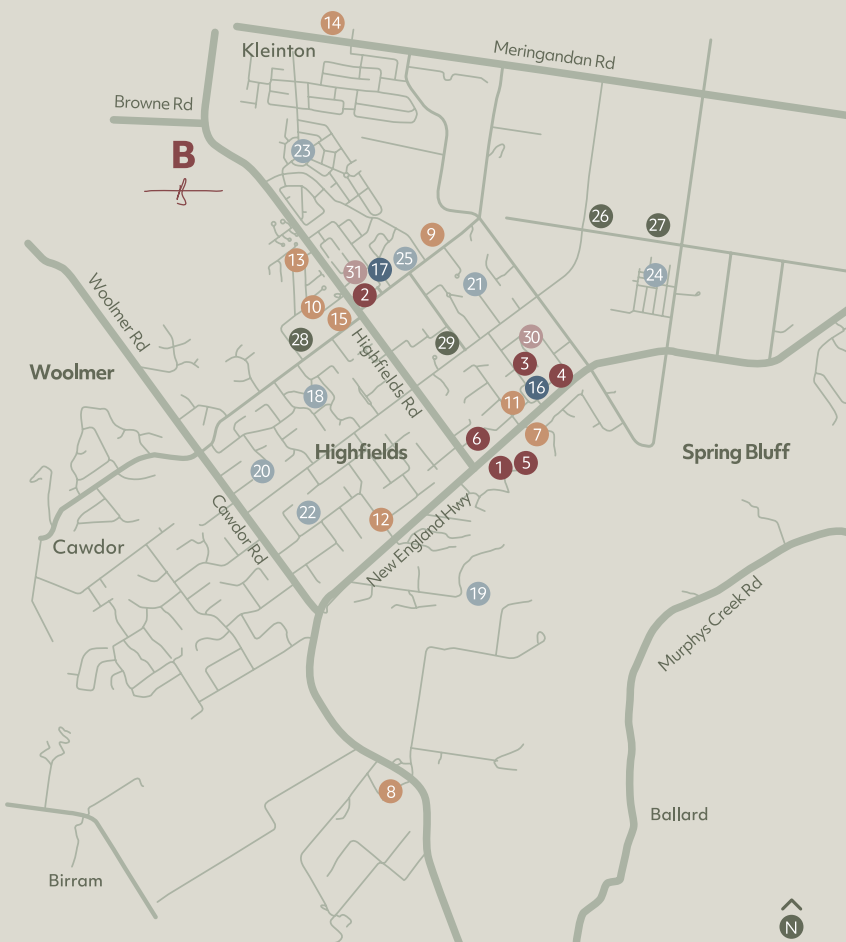

LOCAL AMENITIES

HIGHFIELDS

Cafes and Restaurants

1. Monty Brewing Co.
2. Highfields Tavern
3. Sugar Maple Japanese Restaurant and Café
4. The Cabinet
5. The Chocolate Cottage
6. Relish

Education

7. Highfields State School
8. Toowoomba Christian College
9. Highfields State Secondary College
10. Mary MacKillop Catholic College
11. Highfields and District Kindergarten
12. Goodstart Early Learning
13. Freckles Kindy and Learning Centre
14. KDFC Business School
15. Kids Club Child Care Montessori Highfields

Medical

16. Highfields and District Medical Centre
17. Village Medical Centre

Parks

18. Mountain View Park
19. Highfields Falls
20. Peacehaven Botanic Park
21. Williams Park
22. Harris Park – dog off leash area
23. Macqueen Park
24. Sandy Brennan Park
25. Charles and Motee Rogers Bushland Reserve

Sport and Recreation

26. Highfields Sport and Recreation Park
27. Highfields Sport and Recreation Complex
28. Kratzke Road Recreational Reserve
29. Kuhls Road Recreational Reserve

Shopping

30. Highfields Plaza
31. Highfields Village Shopping Centre

TOOWOMBA

1. Toowoomba Hospital
2. Uni SQ
3. Grand Central Shopping Centre
4. Airport
5. Oakey Army Aviation Centre
6. Queens Park Botanic Gardens
7. Laurel Bank Park
8. Japanese Garden
9. Jubilee Park Mountain Biking
10. Tabletop Mountain
11. Picnic Point Lookout and Parklands
12. Toowoomba City Street Art Trail
13. The Empire Theatres
14. Cobb+Co Museum
15. Downstream Railway Museum
16. Toowoomba Dining and Entertainment area - Ruthven and Margaret street